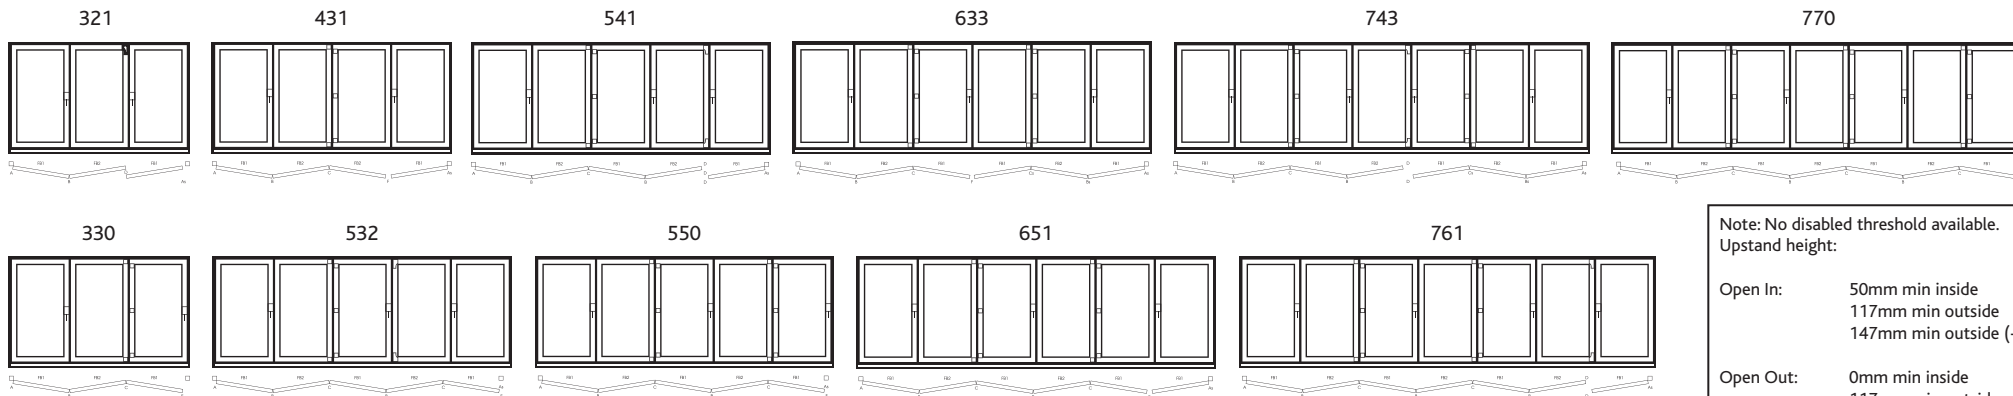

Date Required:

Mobile:

Order Quote Glazed Unglazed

	Width		Height	
	White	Oak	Rosewood	
		Oak on White	Rosewood on White	
	Open In		Open Out	
	Scheme Number		Handling	
	Handle internal only		Handle internal / external	
	Handle colour			
	White: <input type="checkbox"/> Gold: <input type="checkbox"/> PVD Gold: <input type="checkbox"/>			
	Chrome: <input type="checkbox"/> Silver: <input type="checkbox"/>			
	Open out secondary handles only available in white or brown.			
Cill Size:				
95mm <input type="checkbox"/> 155mm <input type="checkbox"/> 180mm <input type="checkbox"/> None <input type="checkbox"/>				
NB: Standard handles are white. All styles except 220 / 440 will have internal & external handles. Open in doors available with white, gold, PVD gold, chrome & silver handles. Open out door handles other than master only available in white or brown. Please note there is no disabled threshold available.		Frame extension		Frame extenders available: 15mm 45mm 65mm

Note: No disabled threshold available.
Upstand height:

Open In: 50mm min inside
117mm min outside
147mm min outside (+ cill)

Open Out: 0mm min inside
117mm min outside
147mm min outside (+ cill)